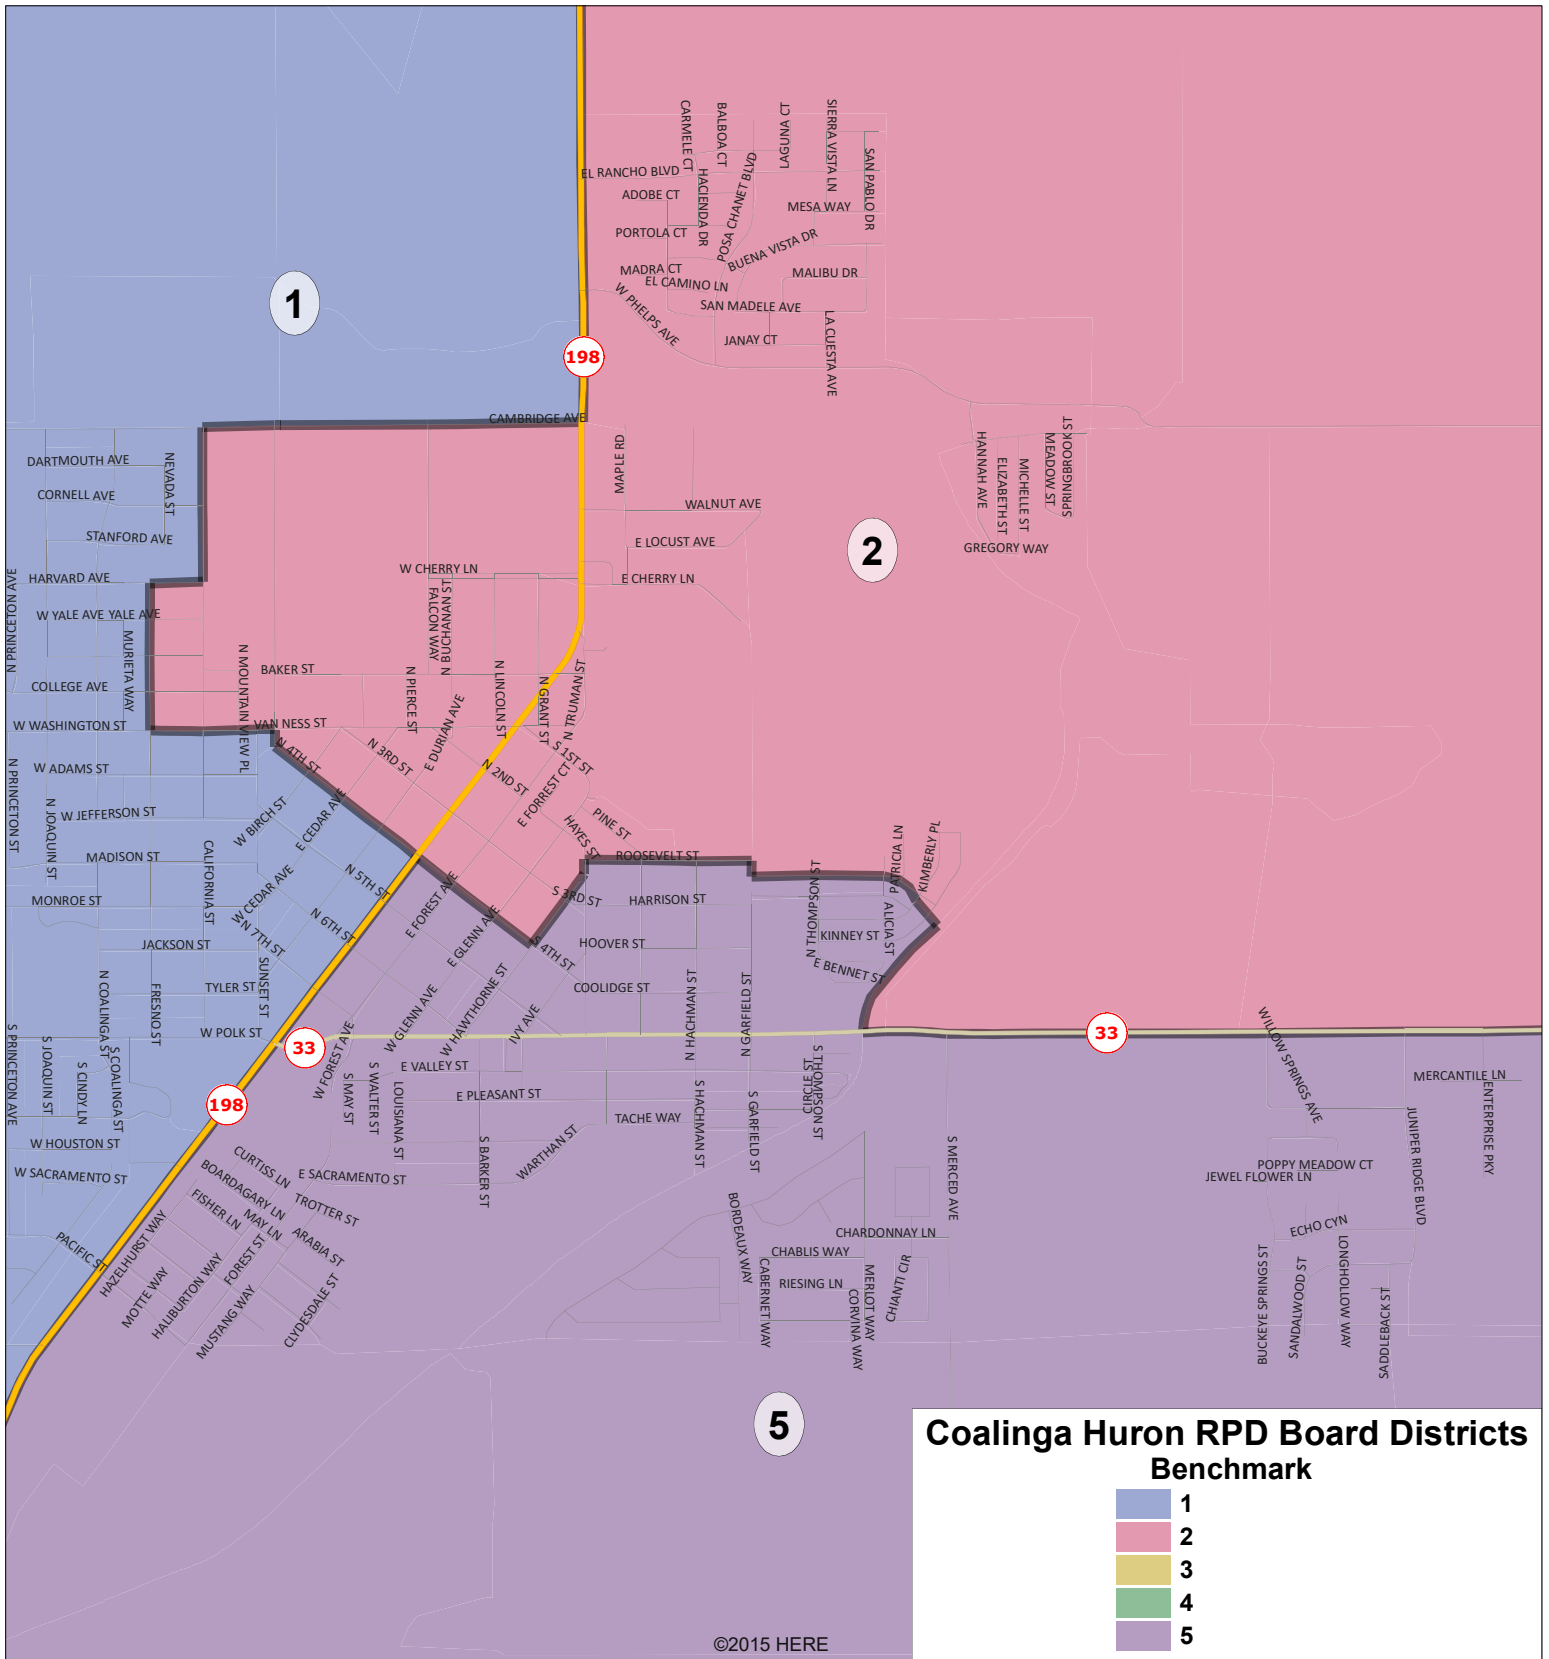

Coalinga Huron RPD Board Districts Benchmark

- 1
- 2
- 3
- 4
- 5