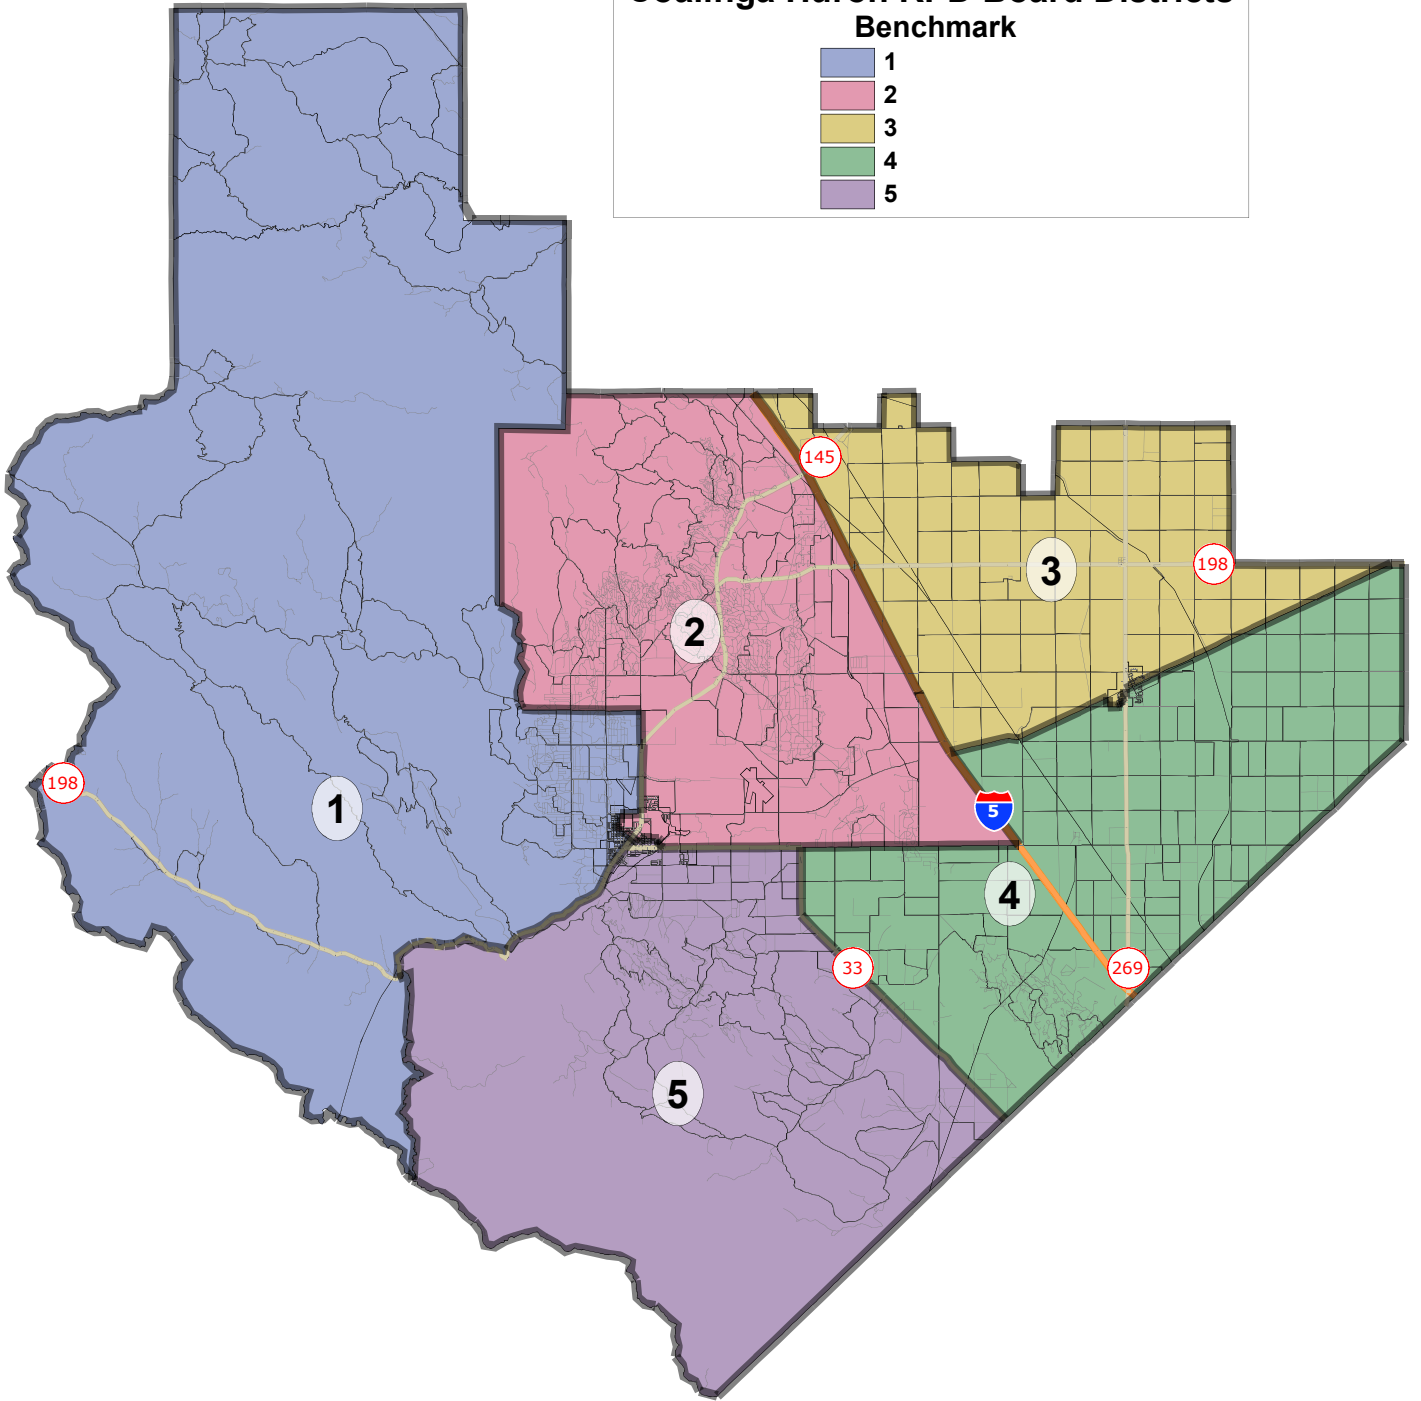

Coalinga Huron RPD Board Districts

District	2020 Census State Adjusted Population											2020 Census Unadjusted	
	Population	Deviation	% Deviation	Latino	White	Black	American Indian	Asian	Hawaiian Pacific Islander	Other Race	Multi Minority Race	Population	
1	3994	-422	-9.6%	56.6%	35.8%	2.7%	1.7%	1.7%	0.1%	1.3%	0.3%	3976	99.5%
2	4471	55	1.2%	70.2%	22.5%	2.1%	1.3%	2.9%	0.2%	0.7%	0.2%	4448	99.5%
3	4162	-254	-5.8%	95.1%	2.8%	0.8%	0.2%	1.0%	0.0%	0.0%	0.1%	4149	99.7%
4	4218	-198	-4.5%	83.4%	12.0%	2.3%	0.5%	0.8%	0.1%	0.4%	0.5%	7379	174.9%
5	5233	817	18.5%	69.9%	20.4%	3.4%	1.2%	3.5%	0.2%	0.8%	0.6%	5210	99.6%

District	2020 Census State Adjusted Voting Age Population								2019 Tabulation Citizen Voting Age Population				
	Latino	White	Black	American Indian	Asian	Hawaiian Pacific Islander	Other Race	Multi Minority Race	Latino	White	Black	Asian	All Other
1	51.0%	41.2%	2.6%	1.9%	2.1%	0.0%	1.1%	0.2%	40.5%	55.2%	3.0%	0.8%	0.7%
2	66.8%	24.8%	2.7%	1.3%	3.3%	0.2%	0.7%	0.3%	51.8%	37.2%	4.1%	2.6%	4.5%
3	95.4%	2.8%	0.9%	0.0%	0.7%	0.0%	0.0%	0.1%	96.3%	1.2%	0.4%	0.0%	2.1%
4	80.7%	14.1%	2.9%	0.6%	0.8%	0.1%	0.2%	0.7%	70.9%	19.0%	2.4%	2.7%	5.3%
5	66.2%	23.7%	3.6%	1.2%	3.7%	0.2%	0.9%	0.4%	50.8%	41.5%	3.5%	2.7%	1.7%

District	2019 American Community Survey Socio-economic Characteristics												
	Household Income				Income Below Poverty	Education Level			Owner Occupied Housing	Language Spoken at Home			
Less than $35K	$35K to $74,999	$75K to $149,999	$150K or More	No High School Diploma		No College Degree	Any College Degree	English Only		Spanish	Asian Language	Other Language	
1	29.9%	23.2%	35.6%	11.2%	18.5%	21.9%	47.8%	30.3%	55.9%	77.8%	20.2%	1.3%	0.6%
2	35.2%	27.6%	24.0%	13.2%	21.1%	36.1%	42.2%	21.7%	56.6%	55.3%	42.2%	1.4%	1.1%
3	70.0%	20.8%	5.4%	3.8%	53.1%	71.8%	23.2%	4.9%	17.5%	8.8%	87.1%	0.0%	4.1%
4	41.7%	43.8%	12.3%	2.2%	29.7%	50.2%	46.2%	3.6%	38.5%	29.7%	67.7%	1.7%	0.9%
5	32.1%	33.5%	23.5%	10.9%	22.3%	24.8%	57.2%	18.1%	48.0%	50.0%	47.3%	1.5%	1.2%

Coalinga Huron RPD Board Districts

Benchmark

- 1
- 2
- 3
- 4
- 5