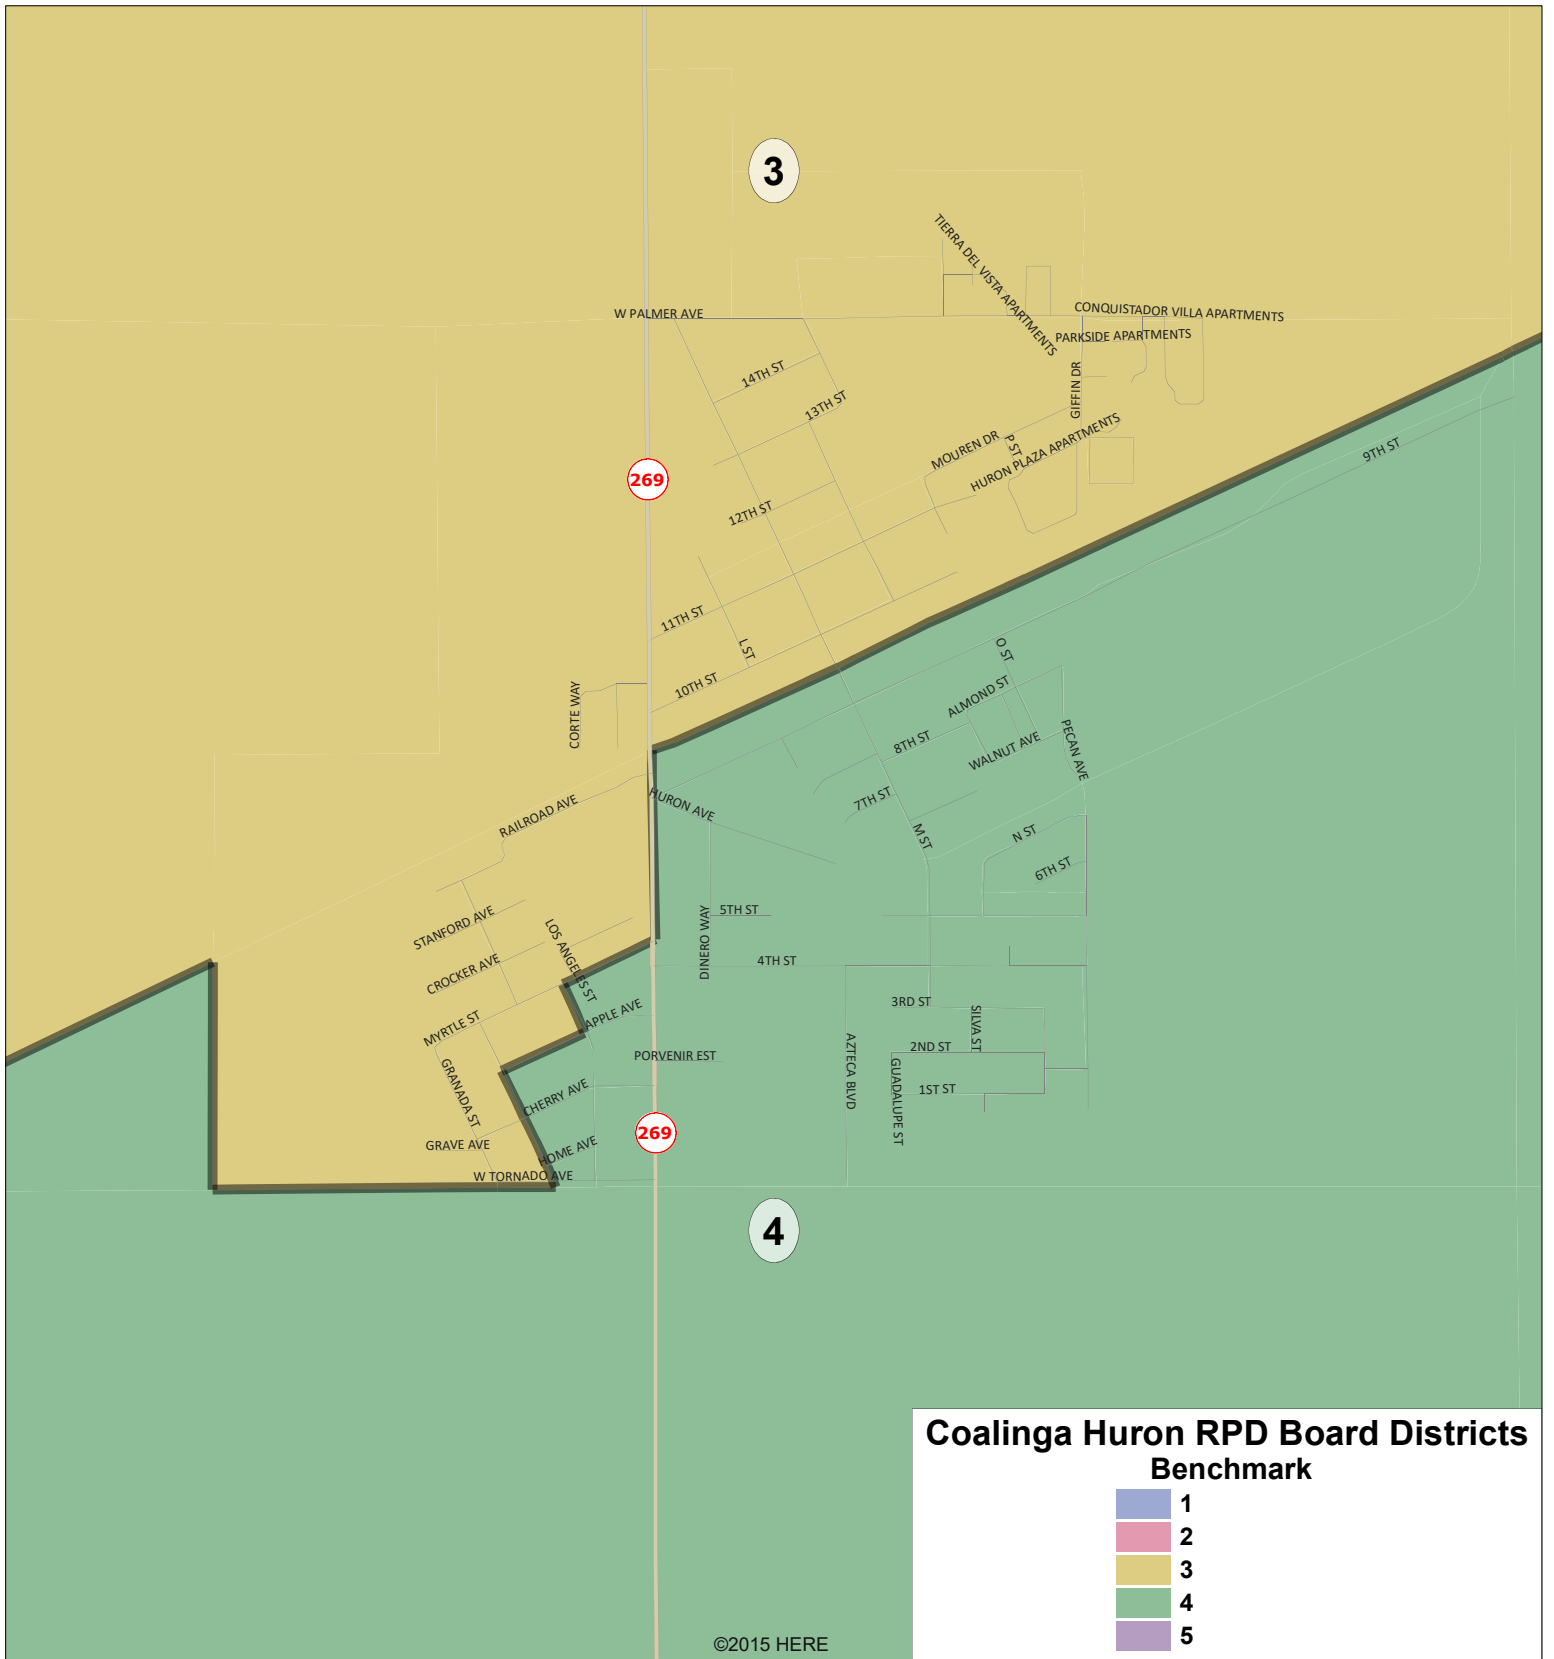

Coalinga Huron RPD Board Districts

District	2020 Census State Adjusted Population											2020 Census Unadjusted	
	Population	Deviation	% Deviation	Latino	White	Black	American Indian	Asian	Hawaiian Pacific Islander	Other Race	Multi Minority Race	Population	
1	3994	-422	-9.6%	56.6%	35.8%	2.7%	1.7%	1.7%	0.1%	1.3%	0.3%	3976	99.5%
2	4471	55	1.2%	70.2%	22.5%	2.1%	1.3%	2.9%	0.2%	0.7%	0.2%	4448	99.5%
3	4162	-254	-5.8%	95.1%	2.8%	0.8%	0.2%	1.0%	0.0%	0.0%	0.1%	4149	99.7%
4	4218	-198	-4.5%	83.4%	12.0%	2.3%	0.5%	0.8%	0.1%	0.4%	0.5%	7379	174.9%
5	5233	817	18.5%	69.9%	20.4%	3.4%	1.2%	3.5%	0.2%	0.8%	0.6%	5210	99.6%

Coalinga Huron RPD Board Districts

Benchmark

- 1
- 2
- 3
- 4
- 5

Coalinga Huron RPD Board Districts Benchmark

- 1
- 2
- 3
- 4
- 5

Coalinga Huron RPD Board Districts Benchmark

- 1
- 2
- 3
- 4
- 5